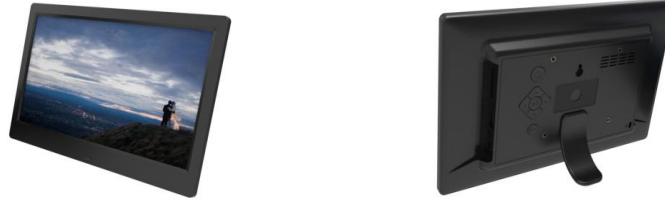

## 10 inch LCD AD Display (MD1000)

Display	Screen	10.1" LCD screen, LED backlight
	Resolution	1024x600 @60Hz
	Brightness	300cd/m2
	Contrast	800:1
	dot pitch	0.297×0.297
	Display area	222.72 × 125.28 (H×V) mm
	Viewing angles	70/70/60/60 (Typ.)(CR≥10)
	Color	16.2M
	Response time	5ms
Configuration	Master chip	Allwinner C100S
	Memory	Option
Interface	SD card slot	One ( max support 32GB )
	Mini USB	One
	USB 2.0	One
	Earphone	One ( 3.5 mm )
	Power	One ( 4.0×1.7 mm ) DC power input
Multi-Media	Audio	MP3
	Video	RM/RMVB/AVI/MPG/MPEG/FLV/VOB/MP4/MKV etc. ( Max 1920x1080-30MBps )
	Picture	JPEG
Other functions	Power consumption	Full function remote control
	Time	Calendar, clock
	Power on / off	Timing on and off
	Key	Body 7 buttons
	Auto play	Boot automatically cycle: video, pictures, music, pictures + Music (can be set in settings)
	Picture playback adjustment	Adjust picture play interval, picture switch transition effect
Other parameters	Power consumption	5W
	Speaker	Built-in 2×2W speaker
	Color selection	White / Black
	VESA	75x75mm wall mounting
	OSD language	Multi OSD language
Accessories	Adapter	One: 5V/2A
	Desktop Bracket	One
	Remote control	One
	User's Manual	One
<b>Remark:</b> 1. Trade Term: EXW Shenzhen, FOB based on 500pcs. 2. Delivery time: 5-25 days based on qty after payment. 3. Payment: 30% T/T in advance, the 70% balance can be paid before shipment. 4. Period of validity: 10 days. 5. Warranty: Two Years Guarantee. 6. Welcome to visit our factory in Shenzhen city, China.		